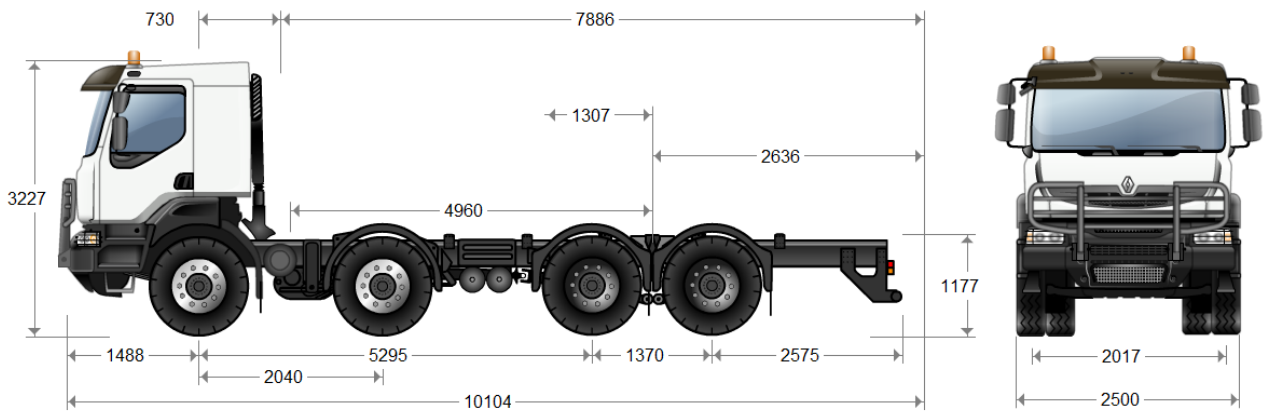

VEHICLE DEFINITION

www.renault-trucks.com

KERAX 500.42 8X4 HD (RHD)

CHASSIS CAB DEFINITION

Vehicle	KERAX 500.42 8X4 HD (RHD)
Model	36LD013RH563
Wheelbase	W/BASE 5.300 - 103FD
Axle ratio	R.A. RATIO 20 X 27 - 564BV
GVW	GVW 42.00 T - 900BZ
GCW	GCW 70.00 T - 905AF
Colour	WHITE GLACIER (VI+VU) - 670KP
Tyres	B.13 R 22.5 M840 / L317 - 98761

CHASSIS / CAB

Base Vehicle List Price, tarif no.RTG,NZ,009.002	€155,690.00
--	-------------

RENAULT TRUCKS OPTIONS

Codes	Description
44702	FAST IDLE CONTROL
1CA06	HEAVY DUTY GEARBOX COOLING
18802	EBS BASIC
150GV	OPTIDRIVER + 2512C DD